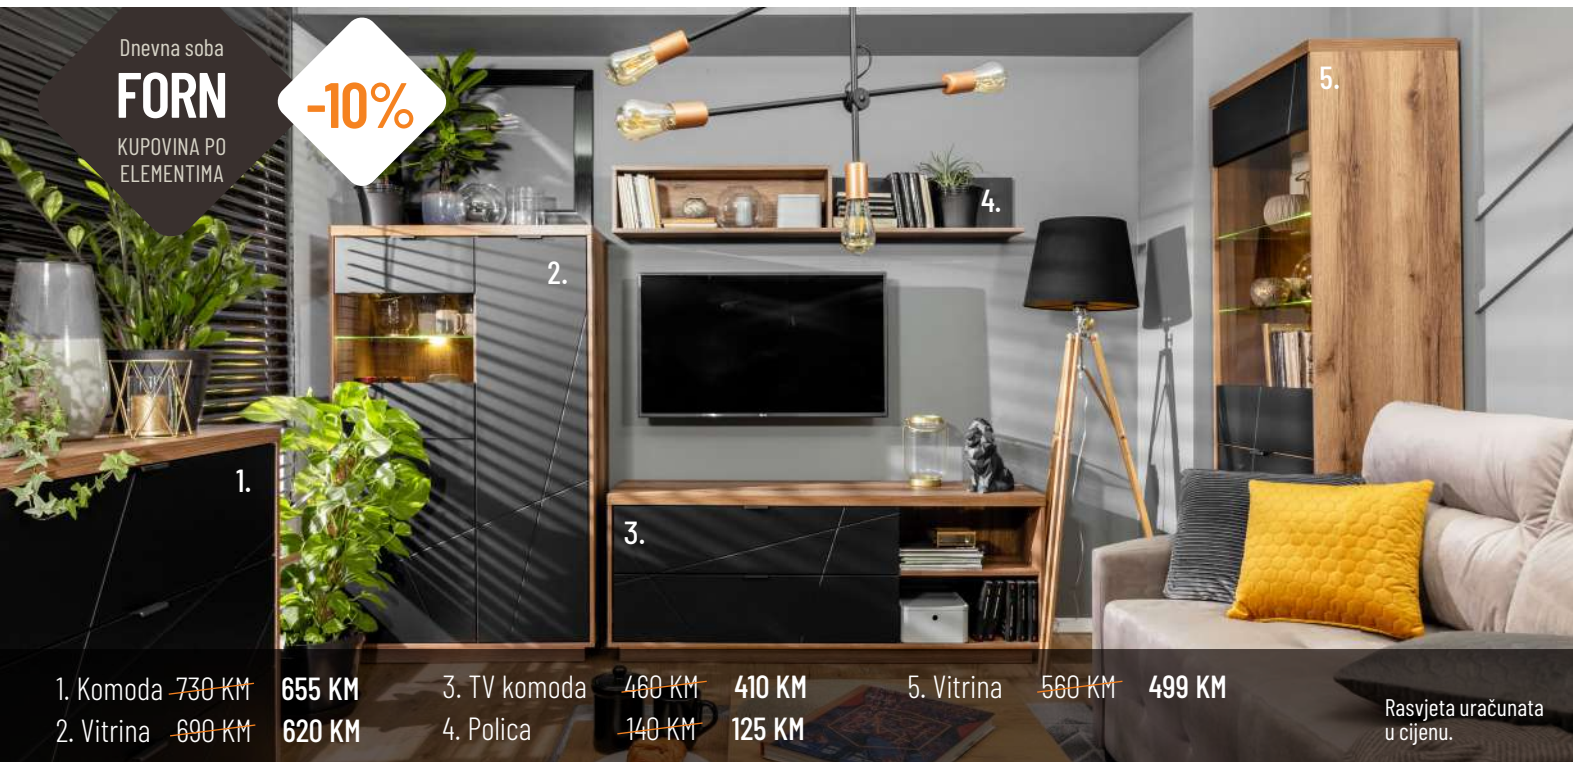

Dnevna soba
FORN

KUPOVINA PO
ELEMENTIMA

-10%

1. Komoda	~~730 KM~~	655 KM	3. TV komoda	~~460 KM~~	410 KM	5. Vitrina	~~560 KM~~	499 KM
2. Vitrina	~~690 KM~~	620 KM	4. Polica	~~140 KM~~	125 KM	Rasvjeta uračunata u cijenu.