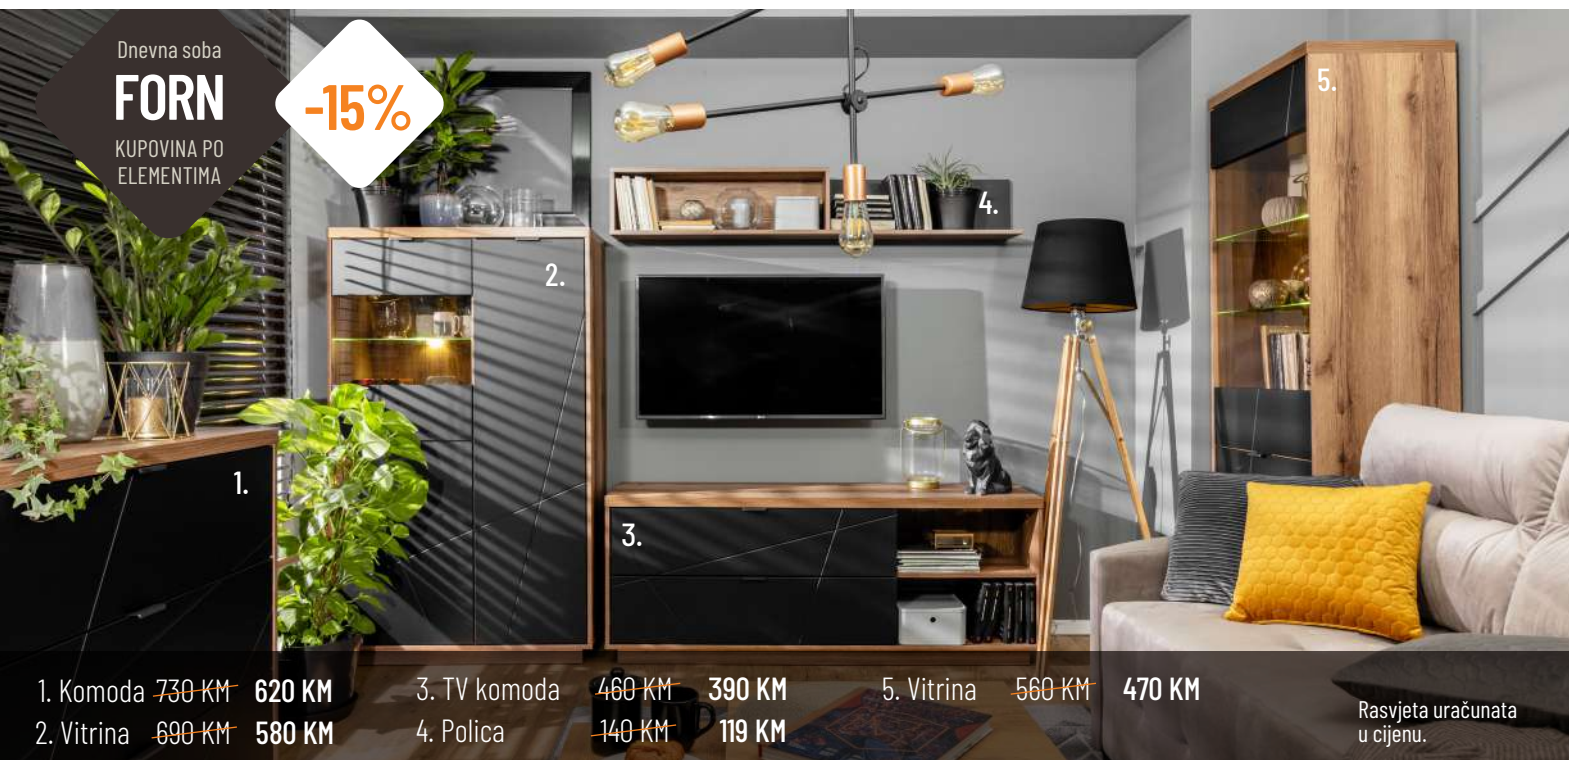

Rasvjeta uračunata u cijenu.

1. Komoda	~~730 KM~~	620 KM	3. TV komoda	~~460 KM~~	390 KM	5. Vitrina	~~560 KM~~	470 KM
2. Vitrina	~~690 KM~~	580 KM	4. Polica	~~140 KM~~	119 KM			

Dnevna soba

OPERA

KUPOVINA PO ELEMENTIMA

-15%